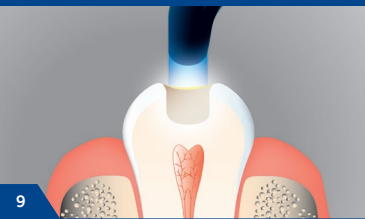

## Instructions

VOCO

7

8

Final Varnish LC: 10 sec. / Easy Glaze: 30 sec.

9