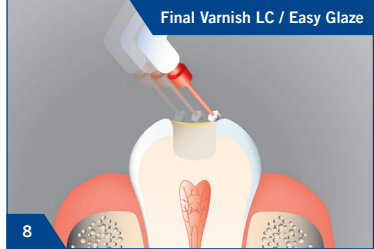

## Instructions

VOCO

7

8

Final Varnish LC: 10 sec. / Easy Glaze: 30 sec.

9