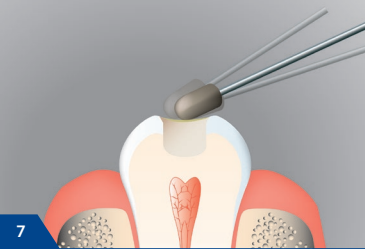

## Instructions

VOCO

7

8

Final Varnish LC: 10 sec. / Easy Glaze: 30 sec.

9